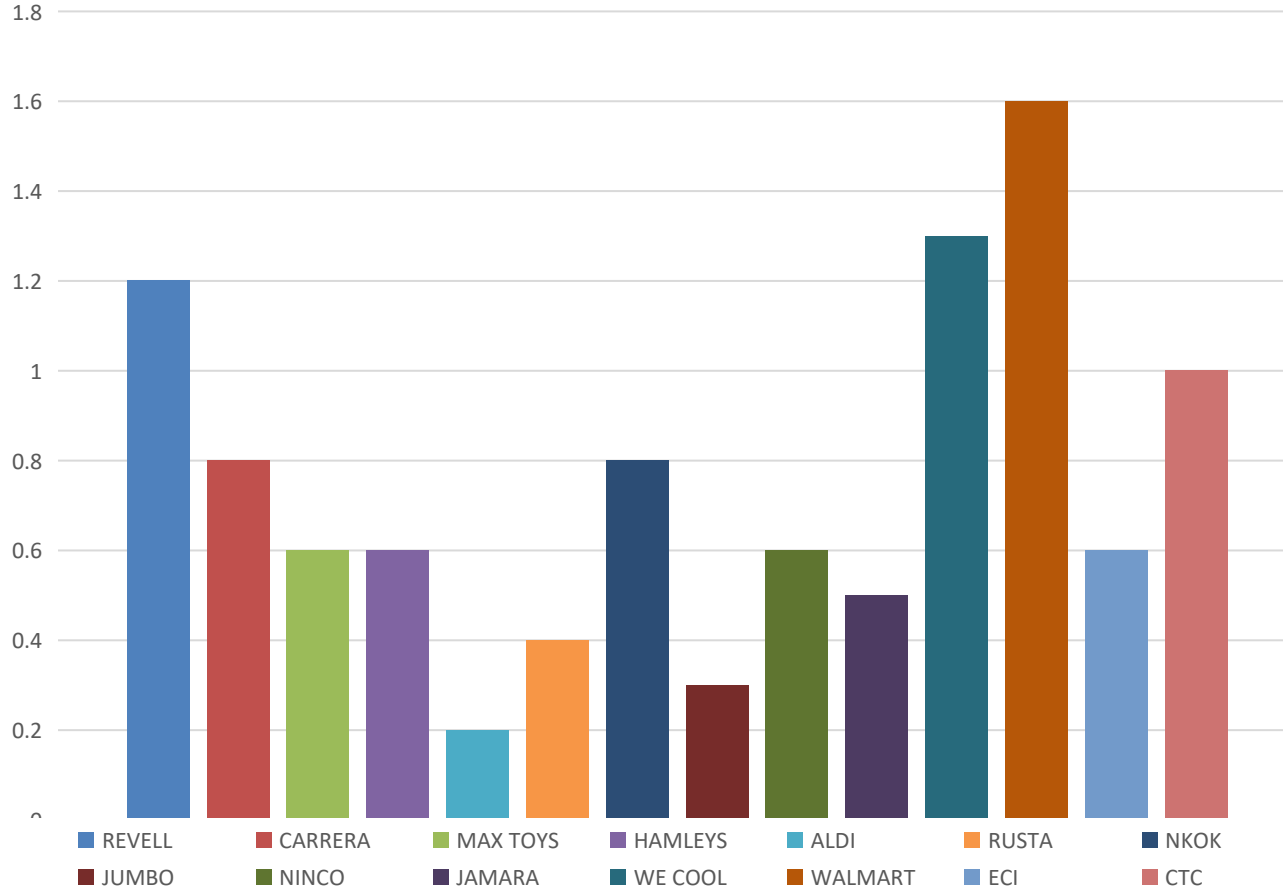

2022 CUSTOMER TURNOVER

Million/USD