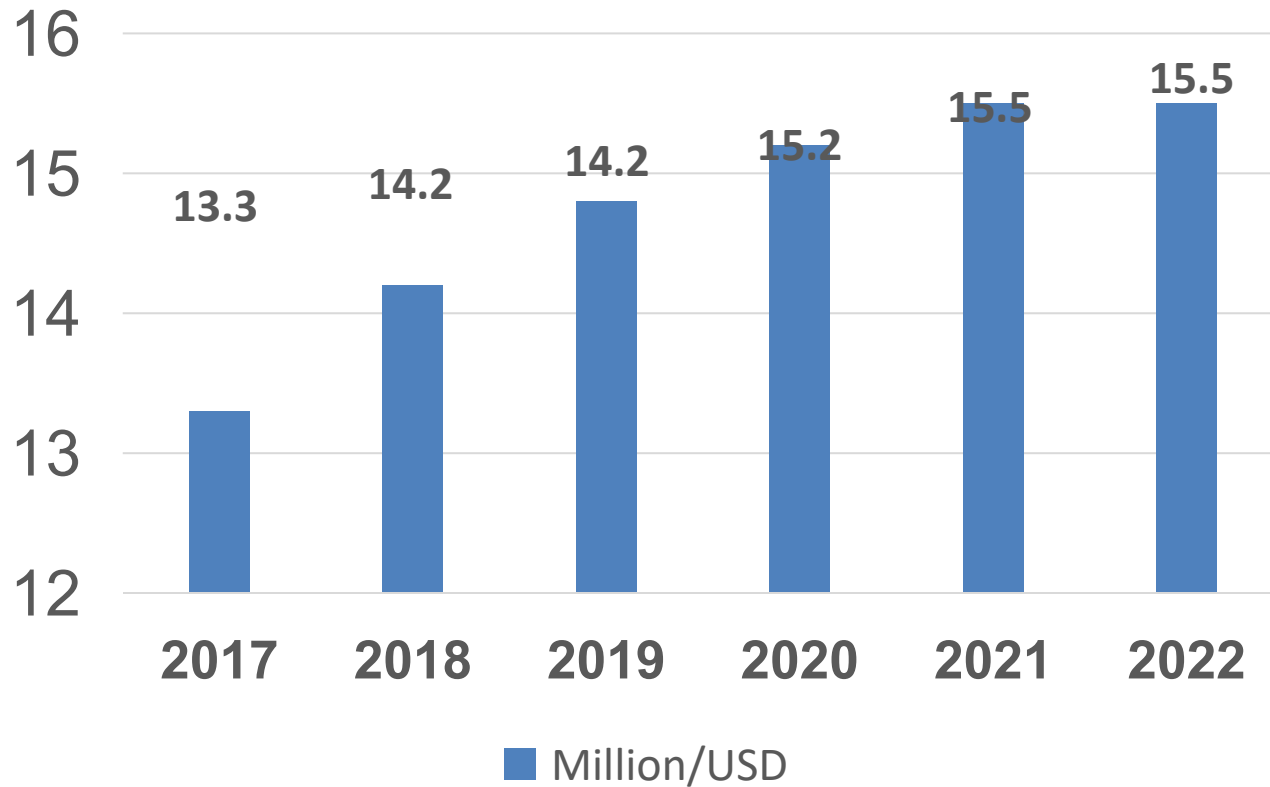

Shantou Zhencheng Plastic Toys Factory Production Flow Chart

TURNOVER

Market Share

FACTORY CAPACITY

	ROBOT(sets)	CAR(sets)
DAY	7,000	10,500
WEEK	42,000	63,000
MONTH	168,000	252,000
YEAR	1,974,000	2,961,000