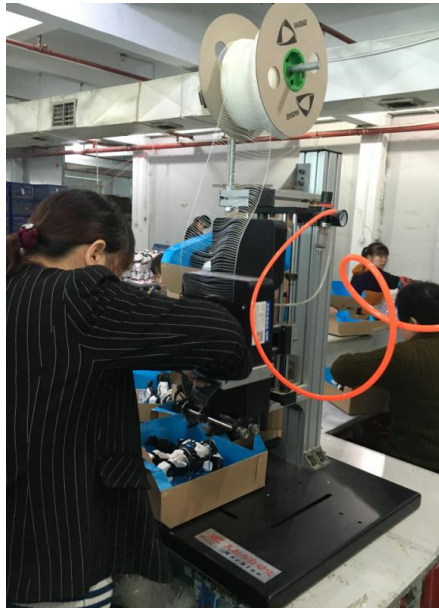

Factory Audit :  BSCI  Sedex  FCCA  SCS

Build-up Area: 2962 square meters per floor

Number of floors: 5

Number of production line: 12

CRAZON

TOY FAIRS

HK, Canton,
Nuremberg, London,
Moscow, Tokyo

Showroom Photos

Factory/Production Photos

Machines

QC Department - In house Lab

XRF Scanning Instrument

Temperature Rise Measurement Instrument

Aging Test Instrument

Dropping test table

Transport simulator