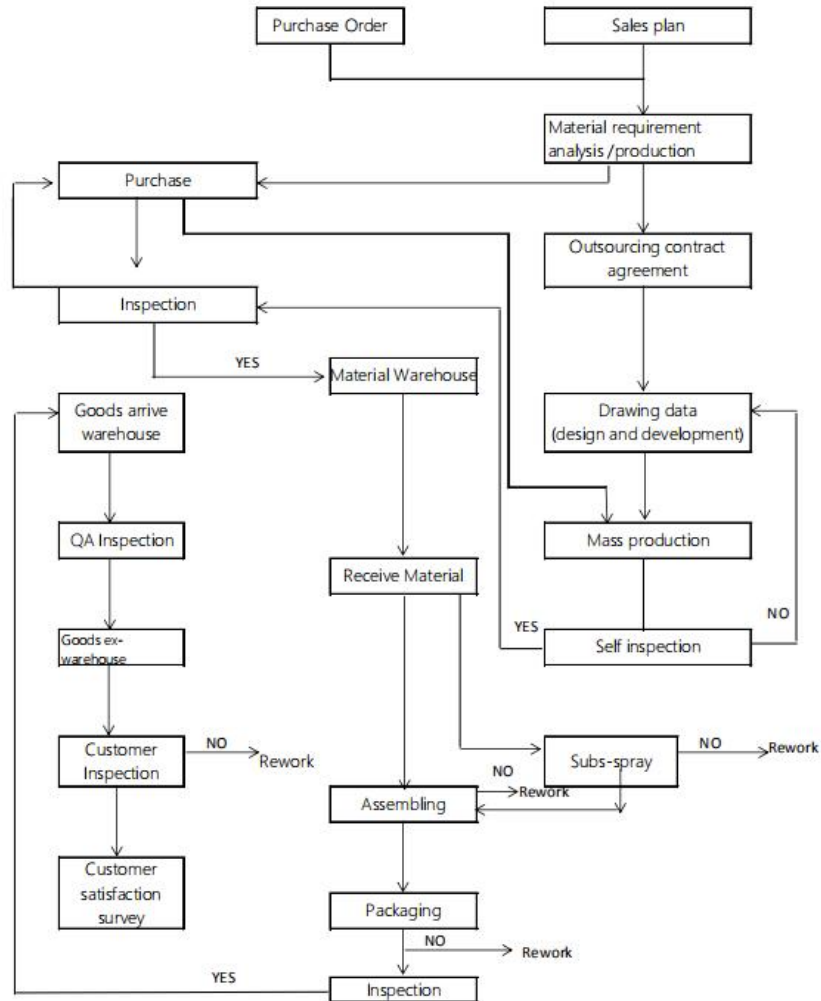

Factory/Production Photos

Machines

QC Department - In house Lab

XRF Scanning Instrument

Temperature Rise Measurement Instrument

Aging Test Instrument

Dropping test table

Transport simulator

Shantou Zhencheng Plastic Toys Factory Production Flow Chart

TURNOVER

Market Share

FACTORY CAPACITY

	ROBOT(sets)	CAR(sets)
DAY	7,000	10,500
WEEK	42,000	63,000
MONTH	168,000	252,000
YEAR	1,974,000	2,961,000