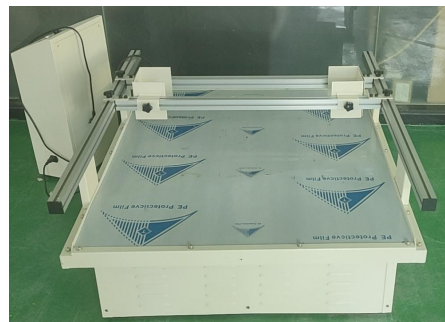

Factory Audit :  BSCI  Sedex  FCCA  SCS

Build-up Area: 2962 square meters per floor

Number of floors: 5

Number of production line: 12

CRAZON

TOY FAIRS

HK, Canton,
Nuremberg, London,
Moscow, Tokyo

Showroom Photos

Factory/Production Photos

Machines

QC Department - In house Lab

XRF Scanning Instrument

Temperature Rise Measurement Instrument

Aging Test Instrument

Dropping test table

Transport simulator